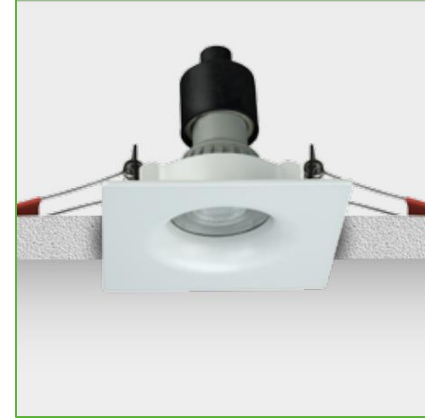

Order Code : L005018
Product Code : G-LIGHT 103

Features

Color : RAL
Body : Alumium
IP Grade : IP20
Installation : Recessed Mounted
Lighting Source : MR16 /G10 LED Ampul

Performance Data

Voltage : 220-240 V AC
Frequency : 50-60 Hz

Dimensions

G-LIGHT 103

Color Options