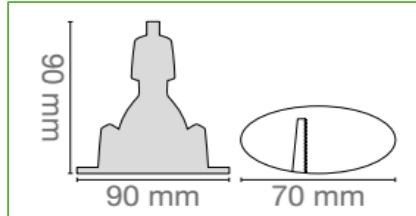

Order Code : L005018
Product Code : G-LIGHT 103

Features

Color : RAL
Body : Alumium
IP Grade : IP20
Installation : Recessed Mounted
Lighting Source : MR16 /G10 LED Ampul

Performance Data

Voltage : 220-240 V AC
Frequency : 50-60 Hz

Dimensions

G-LIGHT 103

Color Options